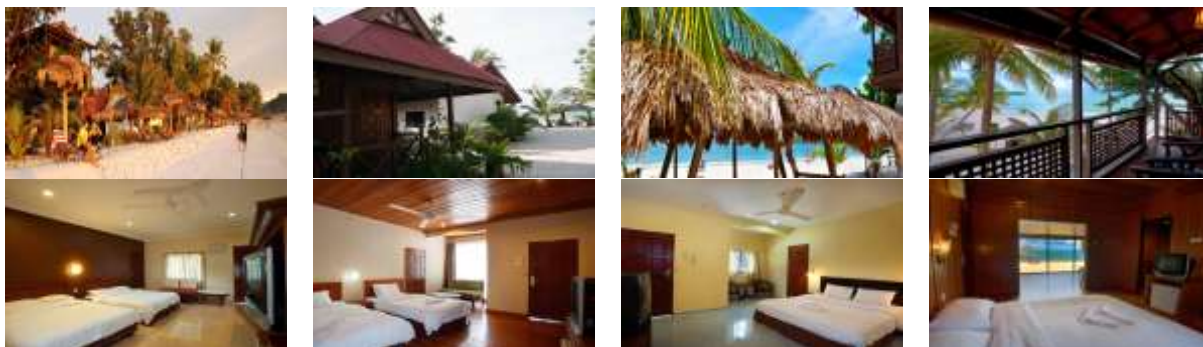

## MALIBEST RESORT, LANGKAWI ISLAND

**FIT/GIT ROOM RATES 2013**

VALID TILL 31 DECEMBER 2013		
ROOM TYPE (ROOM ONLY)	CAPACITY	RATES
STANDARD TREE HOUSE	2 PAX (BEACH FRONT)	RM 230
SUPER DELUXE WOODEN	2 PAX (1ST ROW BEACH FRONT)	RM 200
SUPER DELUXE BRICK	2 PAX (1ST ROW BEACH FRONT)	RM 190
STANDARD SUPERIOR	4 PAX (NON VIEW)	RM 180
UPGRADE DELUXE WOODEN	2 PAX (2ND ROW NEW CHALET)	RM 160
SUPER DELUXE	2 PAX (2ND ROW)	RM 170
FAMILY ROOM	4 PAX	RM 160
DELUXE BRICK	2 PAX (3RD ROW)	RM 140
STANDARD BRICK	4 PAX (ROOM ACROSS THE ROAD)	RM 140